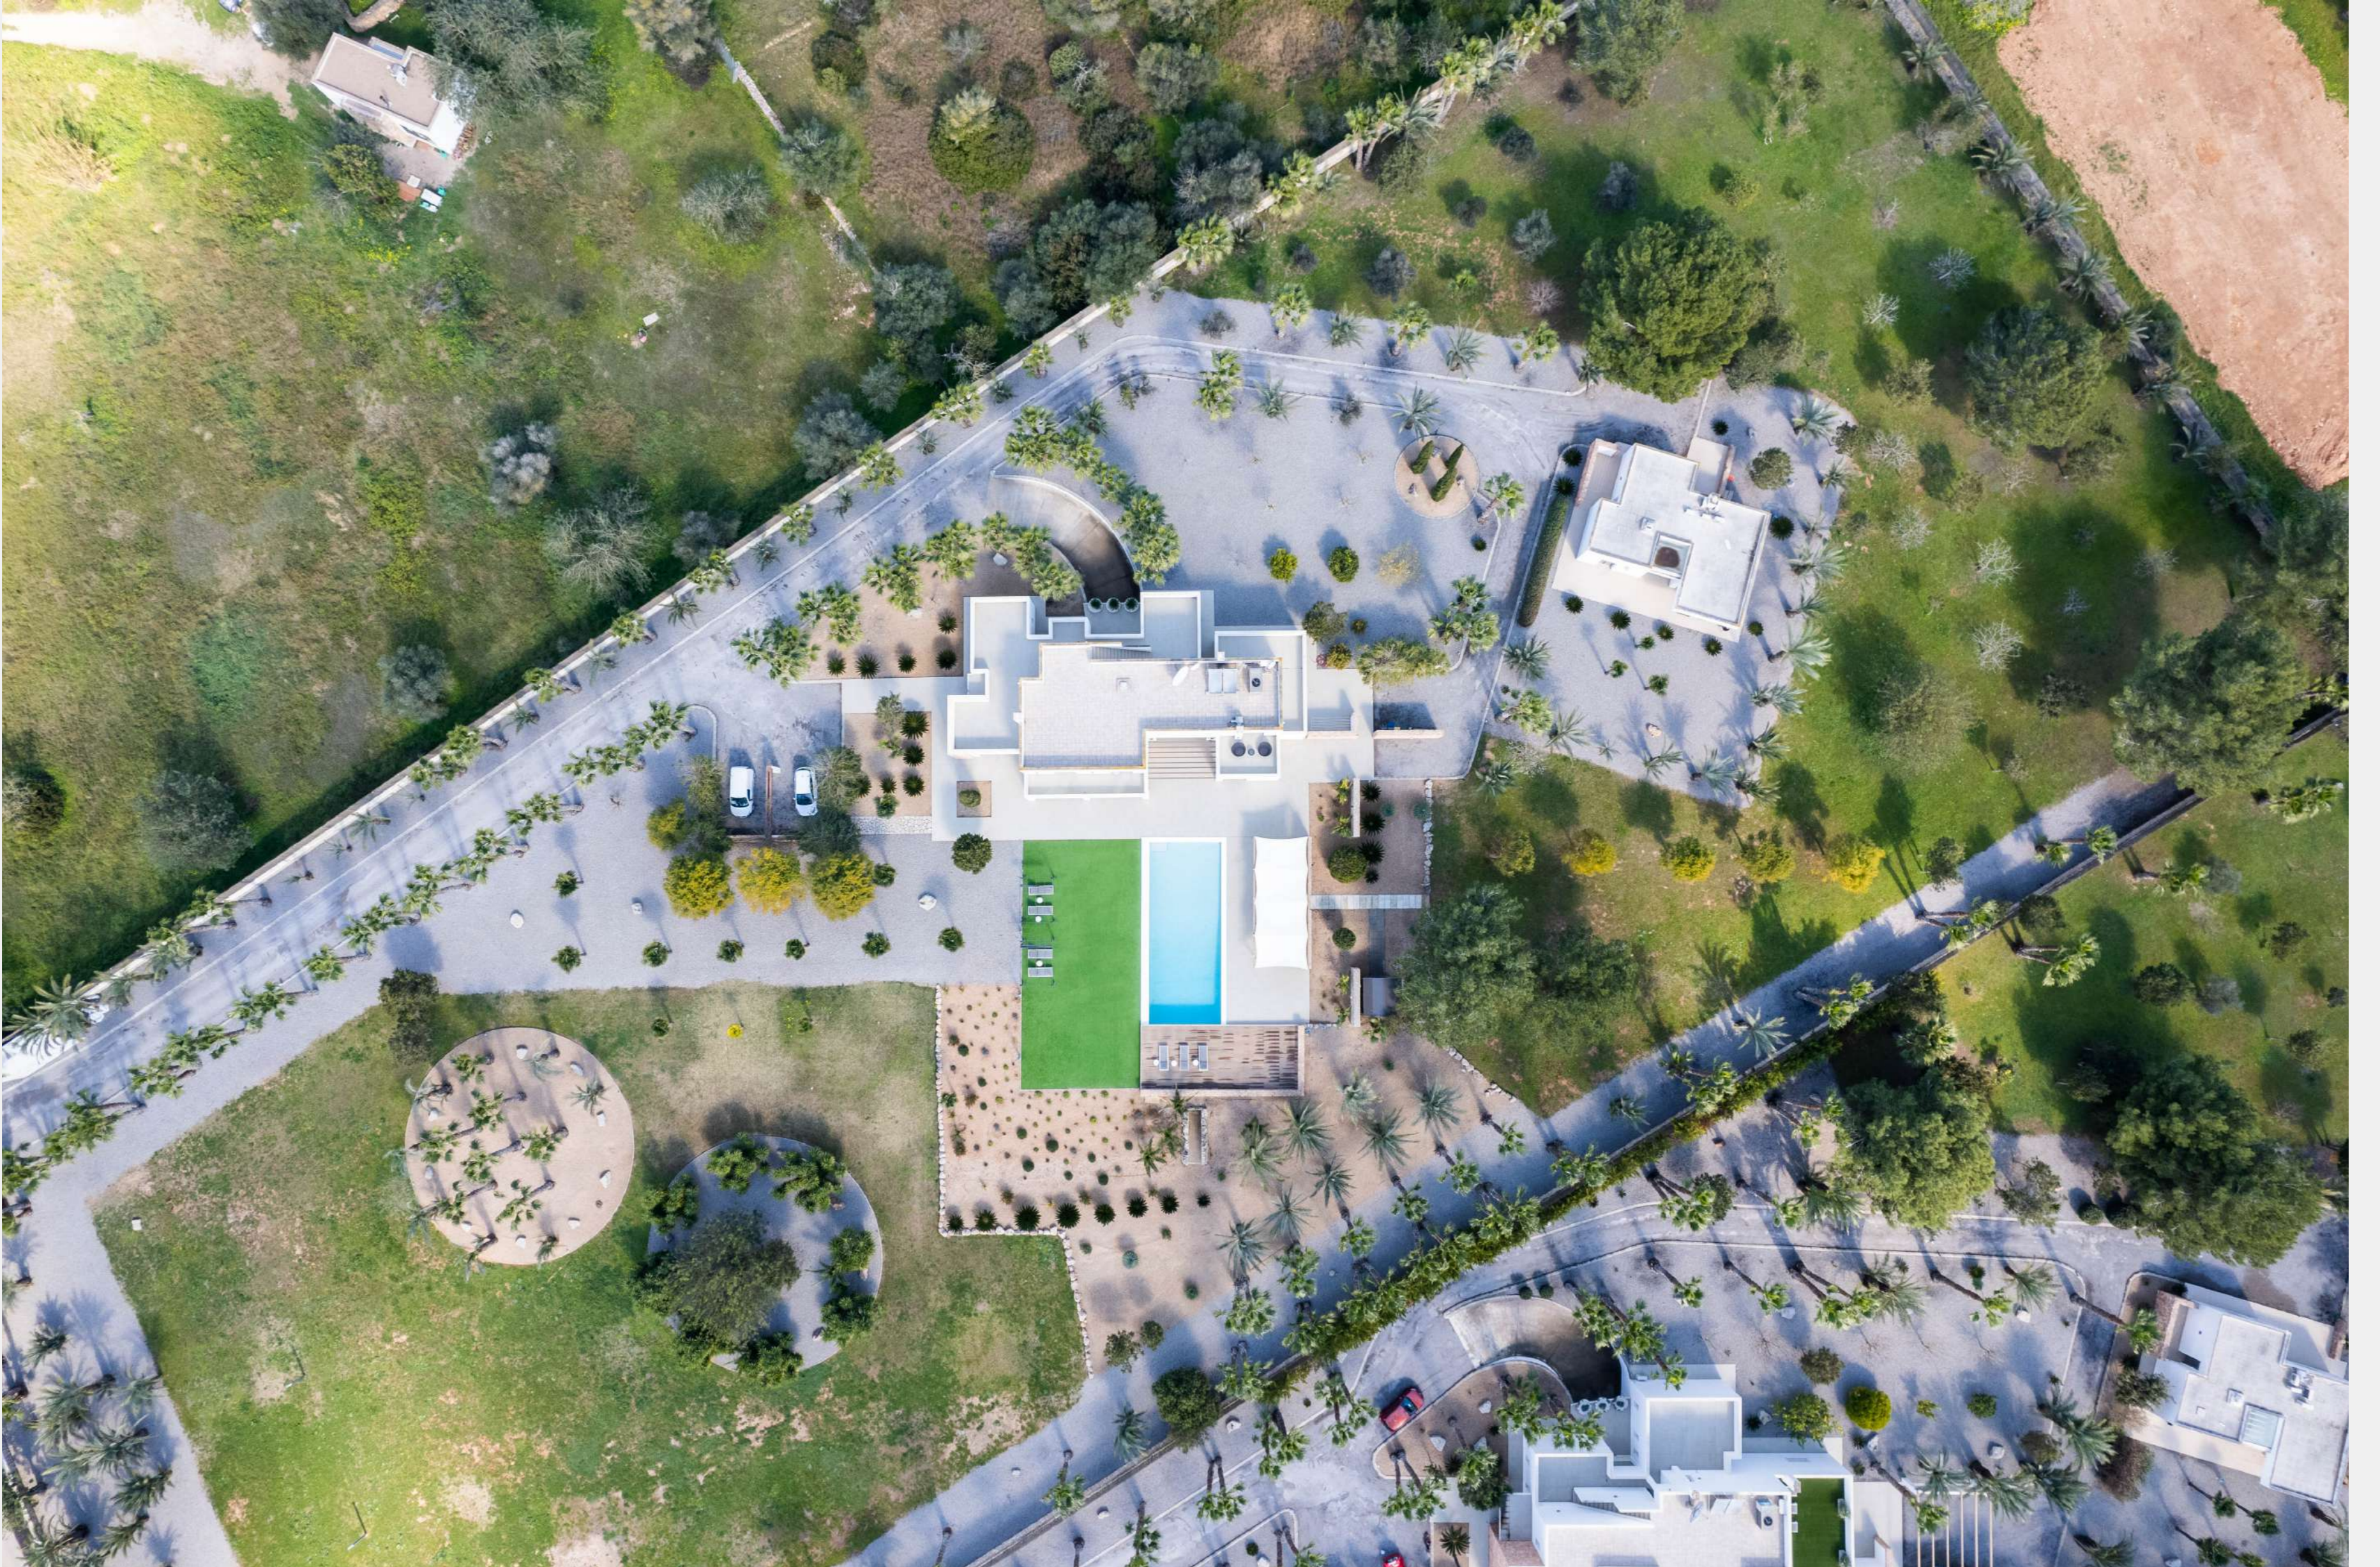

VILLA CAN SINATRA

EXTERIORS