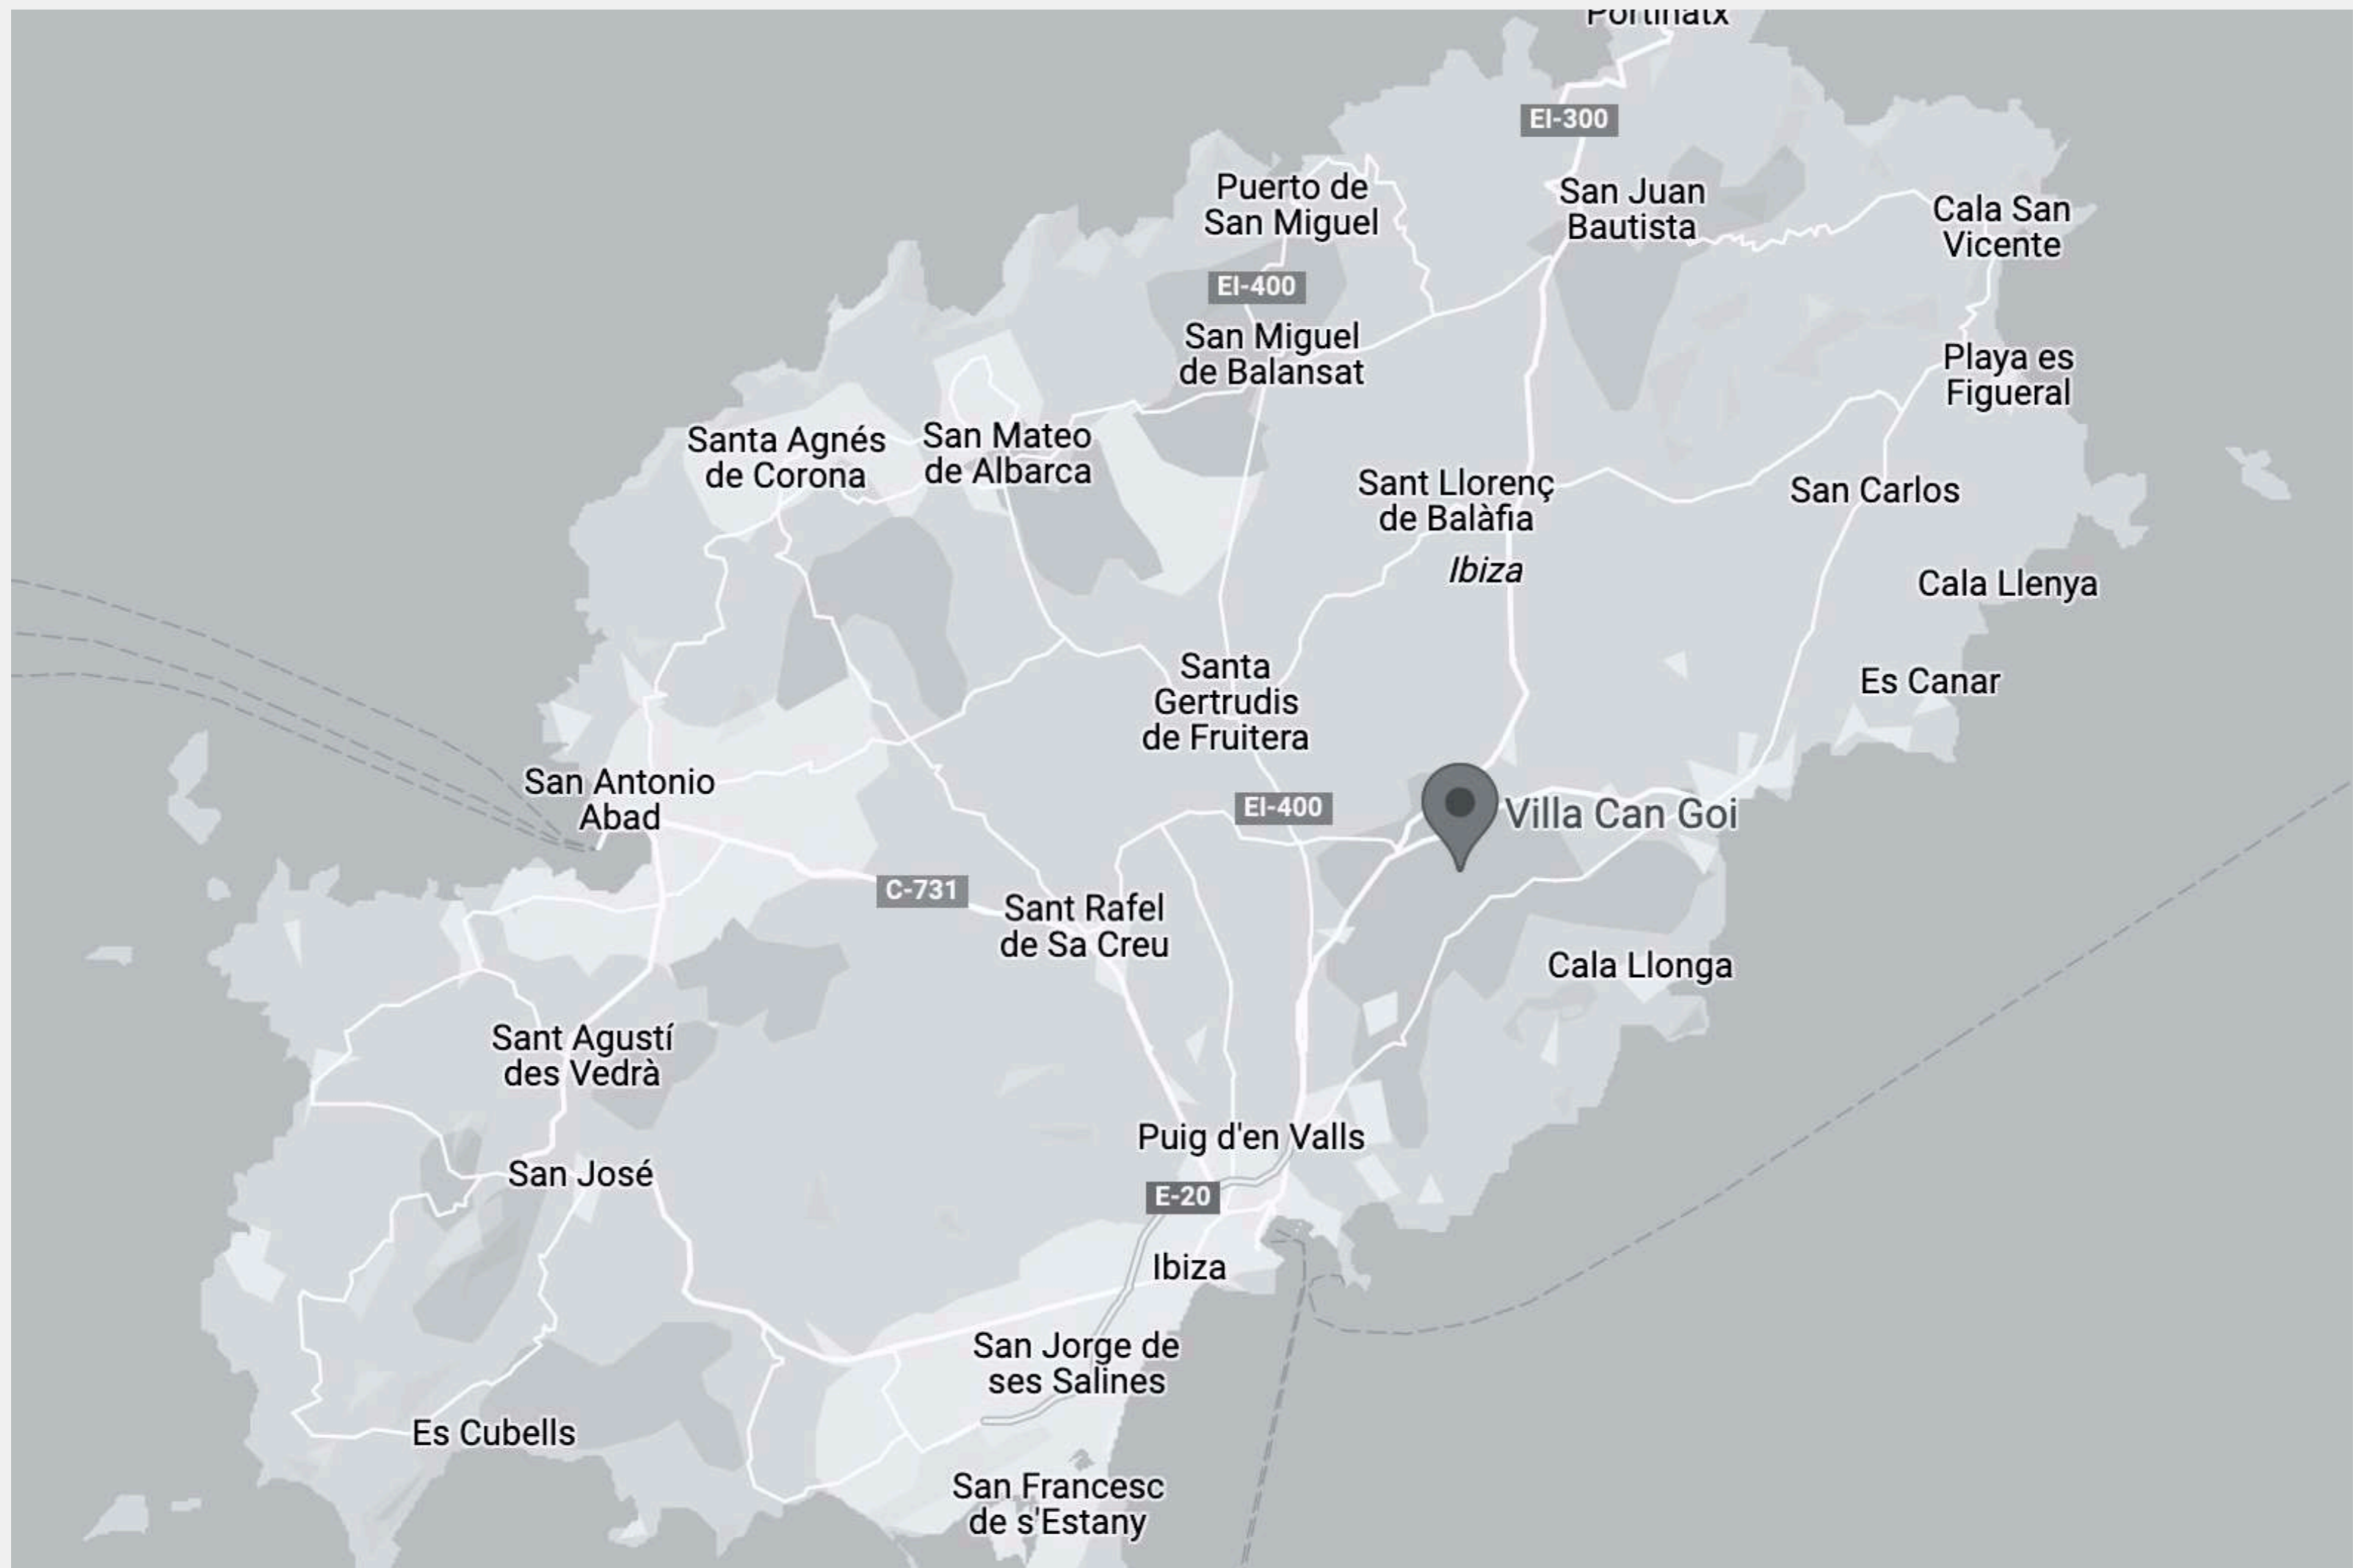

## LOCATION

FROM IBIZA AIRPORT\_17KM DISTANCE / IBIZA CENTER\_11KM DISTANCE